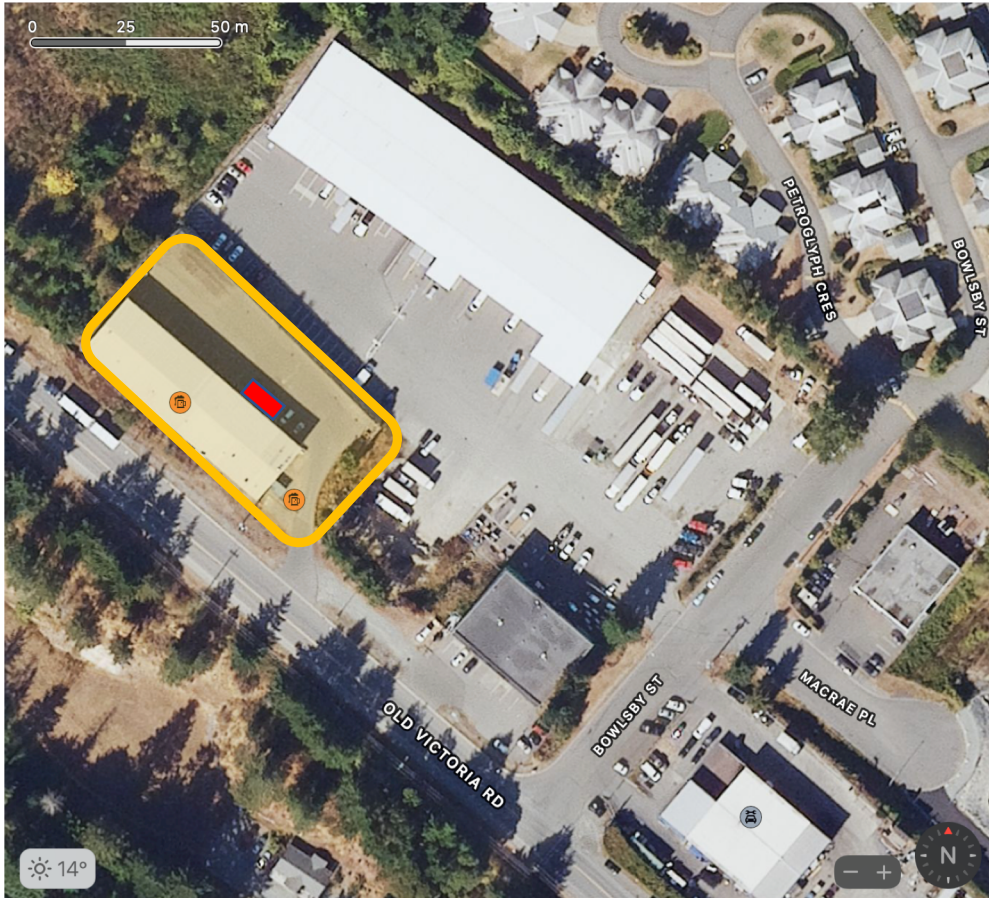

Wolf Brewing Site Plan

940 Old Victoria Road, Nanaimo, BC, V9R 6Z8

Permanent
Patio Area

Bays 3,4,5 – Currently Vacant

Wolf Brewing – Bays 1 & 2

RECEIVED
LA151
2022-OCT-06
Current Planning