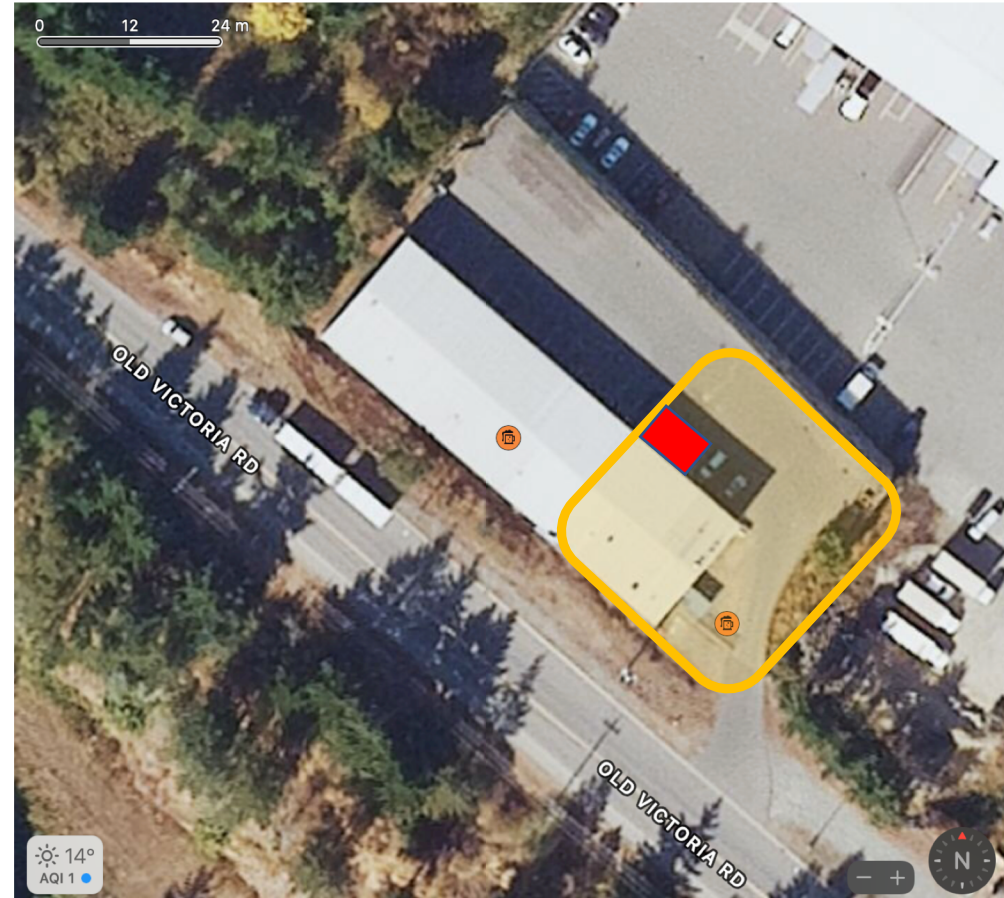

Wolf Brewing Site Plan

940 Old Victoria Road, Nanaimo, BC, V9R 6Z8

Permanent
Patio Area

Bays 3,4,5 – Currently Vacant

Wolf Brewing – Bays 1 & 2

RECEIVED
LA151
2022-OCT-06
Current Planning